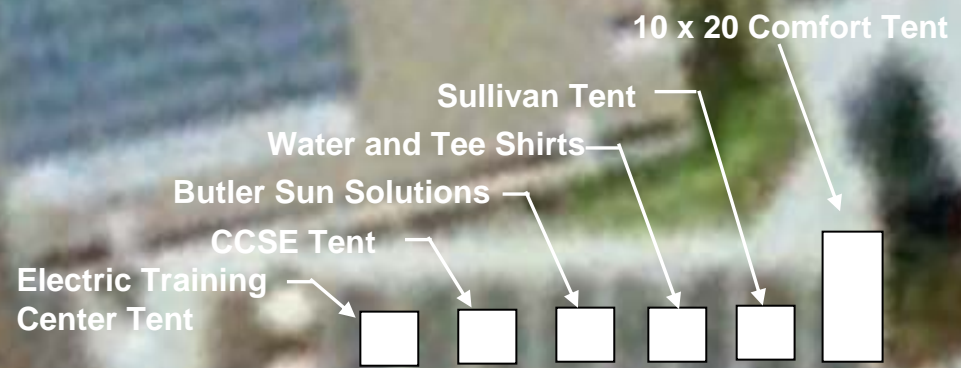

Sullivan Solar Power
Leading the Solar Energy Revolution

Directions

4675 Viewridge Avenue, San Diego, CA - (858) 569-6633

4675 Viewridge Ave, San Diego, CA 92123

Check-in and Judging stations

Car Repair Tent

Track: five competition lanes, one test lane

Approximate Scale: 1" = 25'

© 2010 Google

Image U.S. Geological Survey

Schedule

Timeline

7:00	7:30	8:00	8:30	9:00	9:30	10:00	10:30	11:00	11:30	12:00	12:30	1:00	1:30	2:00	2:30
Set up				Check in and Judging				Race				Awards	Tear down		